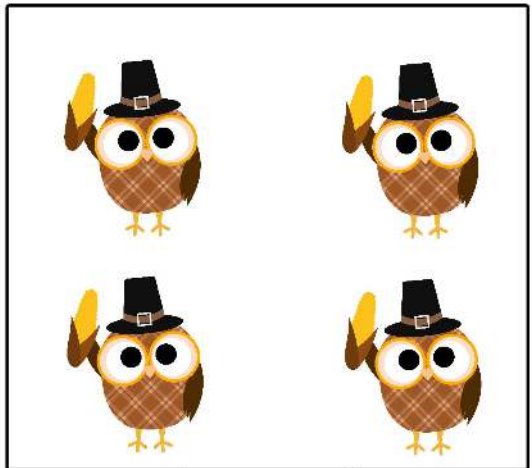

*Count the number of owls in each box. Circle the correct answer.

1	2	3

3	2	4

3	4	2

2	1	3